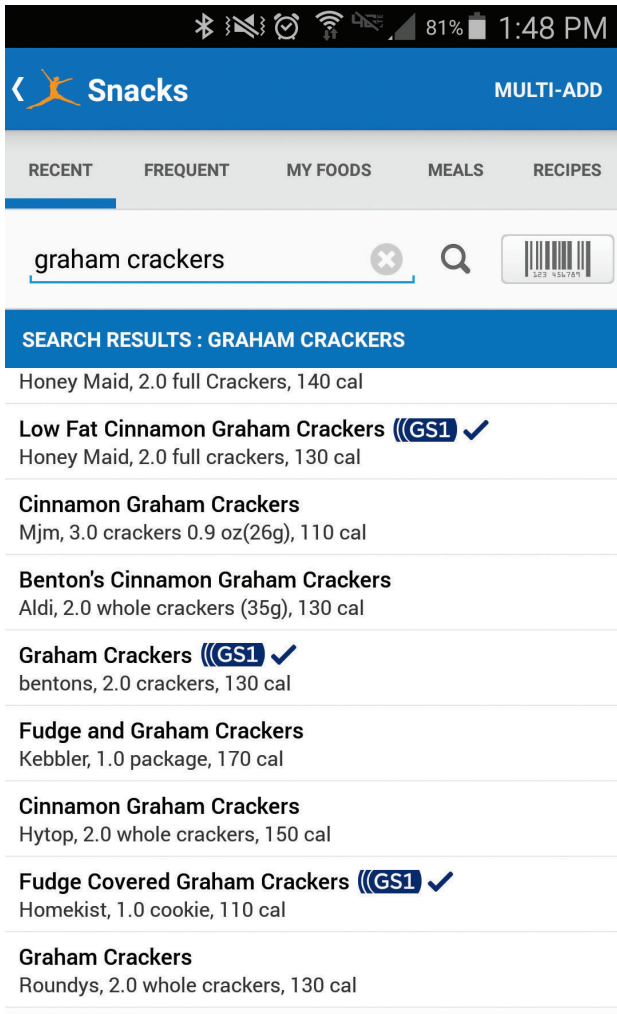

What are the benefits of participating in the pilot?

By participating in the pilot you will gain first-mover status in this exciting new area covering:

- Importance and value of trusted product data for consumers
- Automated inclusion of trusted product data streams in apps

How to participate

Participating in the pilot is easy. Simply follow the steps below:

1. Indicate your interest in participating by emailing cameron.green@gs1.org
2. Sign the pilot participating agreement

Your GS1 member organization contact will then help you get started.

Additional information

- GS1 Trustmark consumer-facing page: www.gs1.org/trustmark
- How the GS1 Trustmark works: www.gs1.org/trustmark_demo
- GS1 Trustmark consumer-facing video: www.gs1.org/trustmark_video

GS1 AISBL

Avenue Louise 326
1050 Brussels
Belgium

www.gs1.org